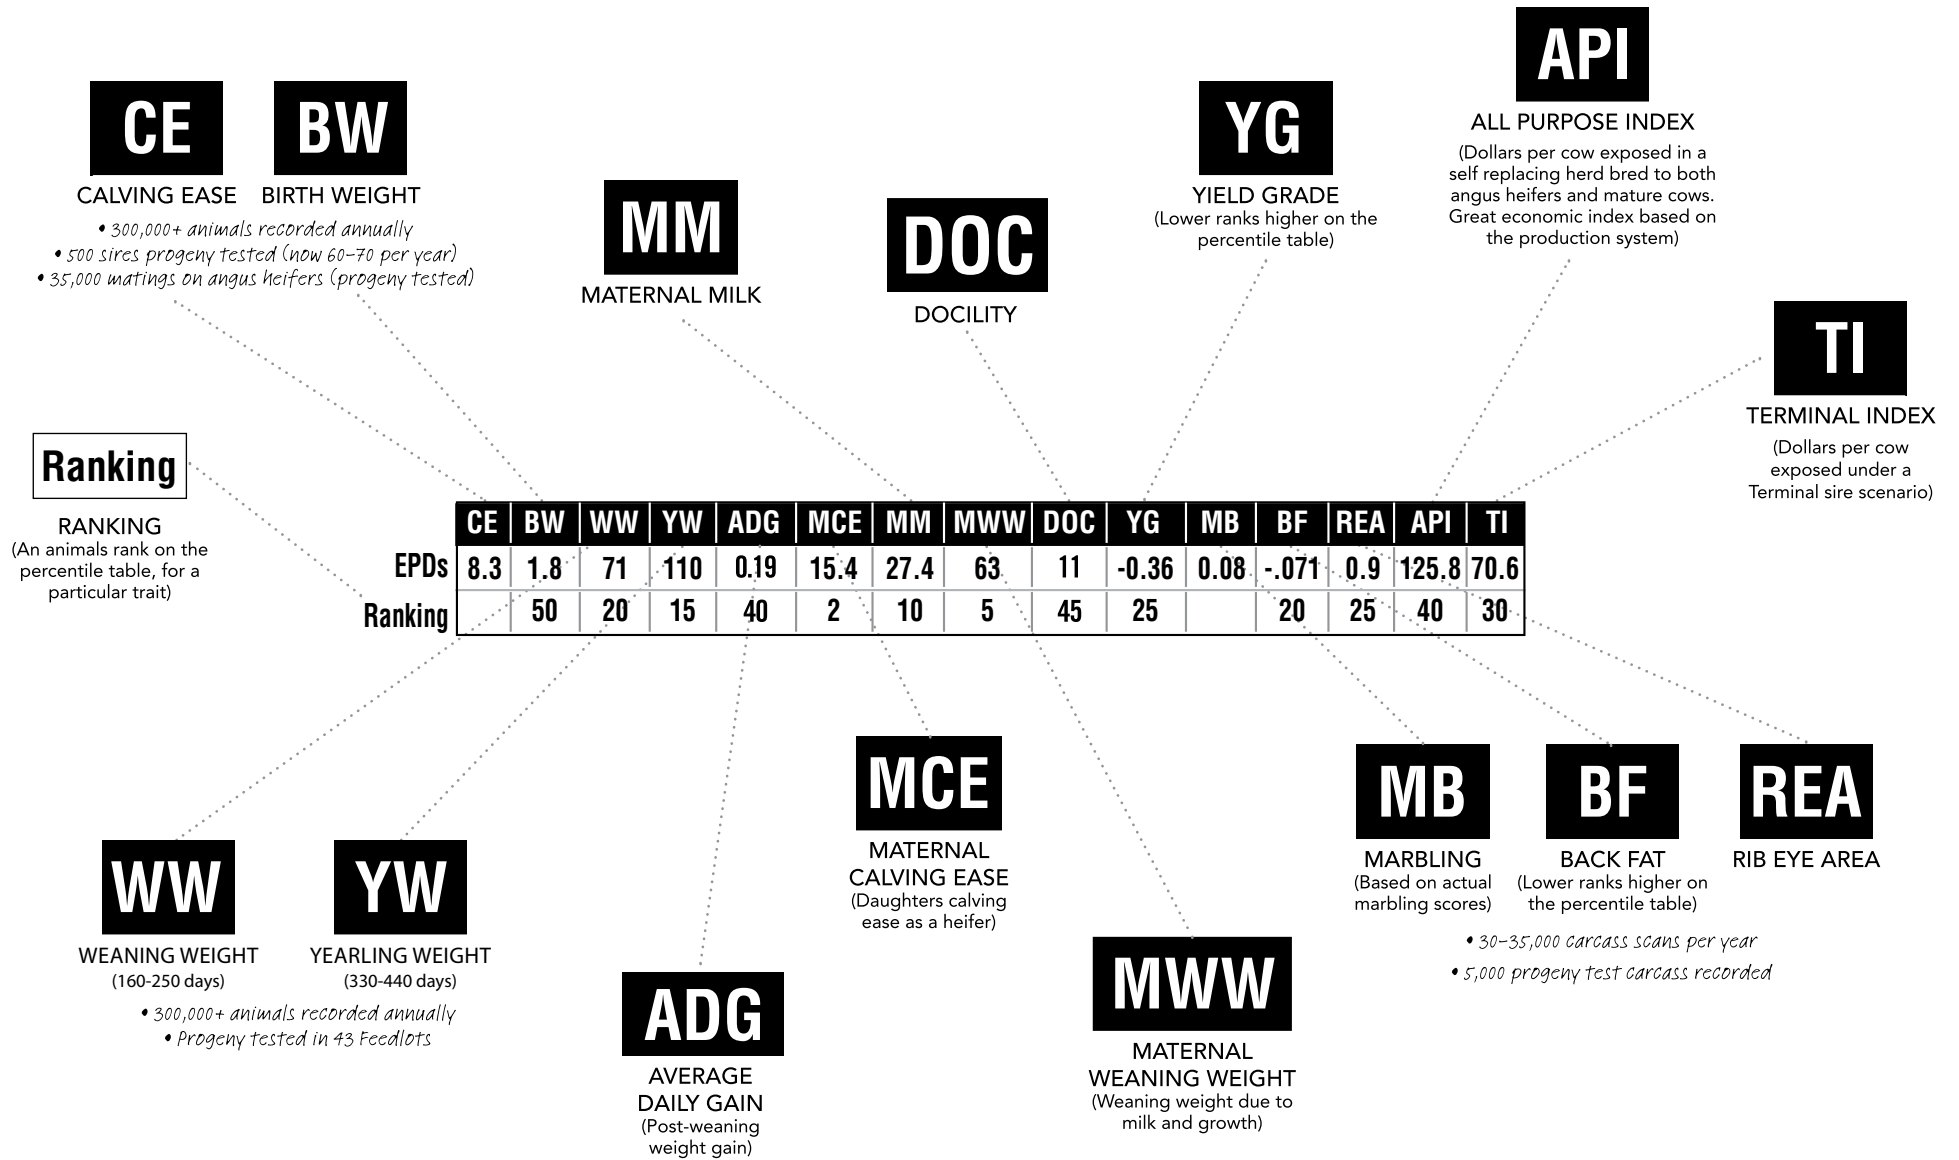

# QUICK GUIDE TO EPD'S

There is a purebred percentile table and a hybrid percentile table. Lancaster100 bulls are ranked on the Purebred percentile table. Lancaster75 and Lancaster50 bulls are ranked on the Hybrid percentile table. **Remember all the bulls EPD's are absolutely comparable**, it's just their percentile ranking which is split to compare purebreds against purebreds and hybrids against hybrids.